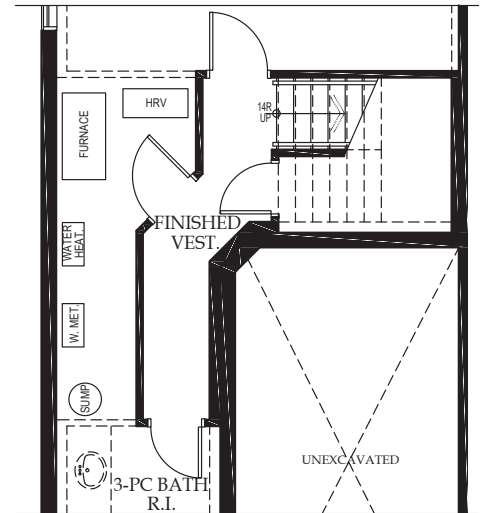

the CRAWFORD

Semi-Detached
3 Bedroom

3 BEDROOM UPPER LEVEL 920 SQ.FT.

LOWER LEVEL OPTIONAL FINISHED VESTIBULE AREA OF 54 SQ.FT.

LOWER LEVEL OPTIONAL FINISHED AREA OF 438 SQ.FT.

WINDFALL
BLUE MOUNTAIN