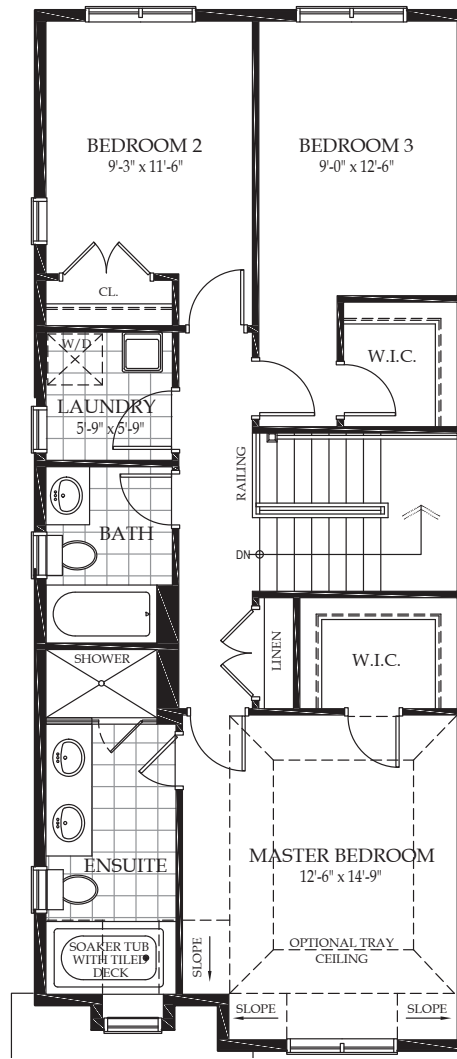

the CRAWFORD

Semi-Detached
3 Bedroom

3 BEDROOM UPPER LEVEL 920 SQ.FT.

LOWER LEVEL OPTIONAL FINISHED VESTIBULE AREA OF 54 SQ.FT.

LOWER LEVEL OPTIONAL FINISHED AREA OF 438 SQ.FT.

WINDFALL
BLUE MOUNTAIN