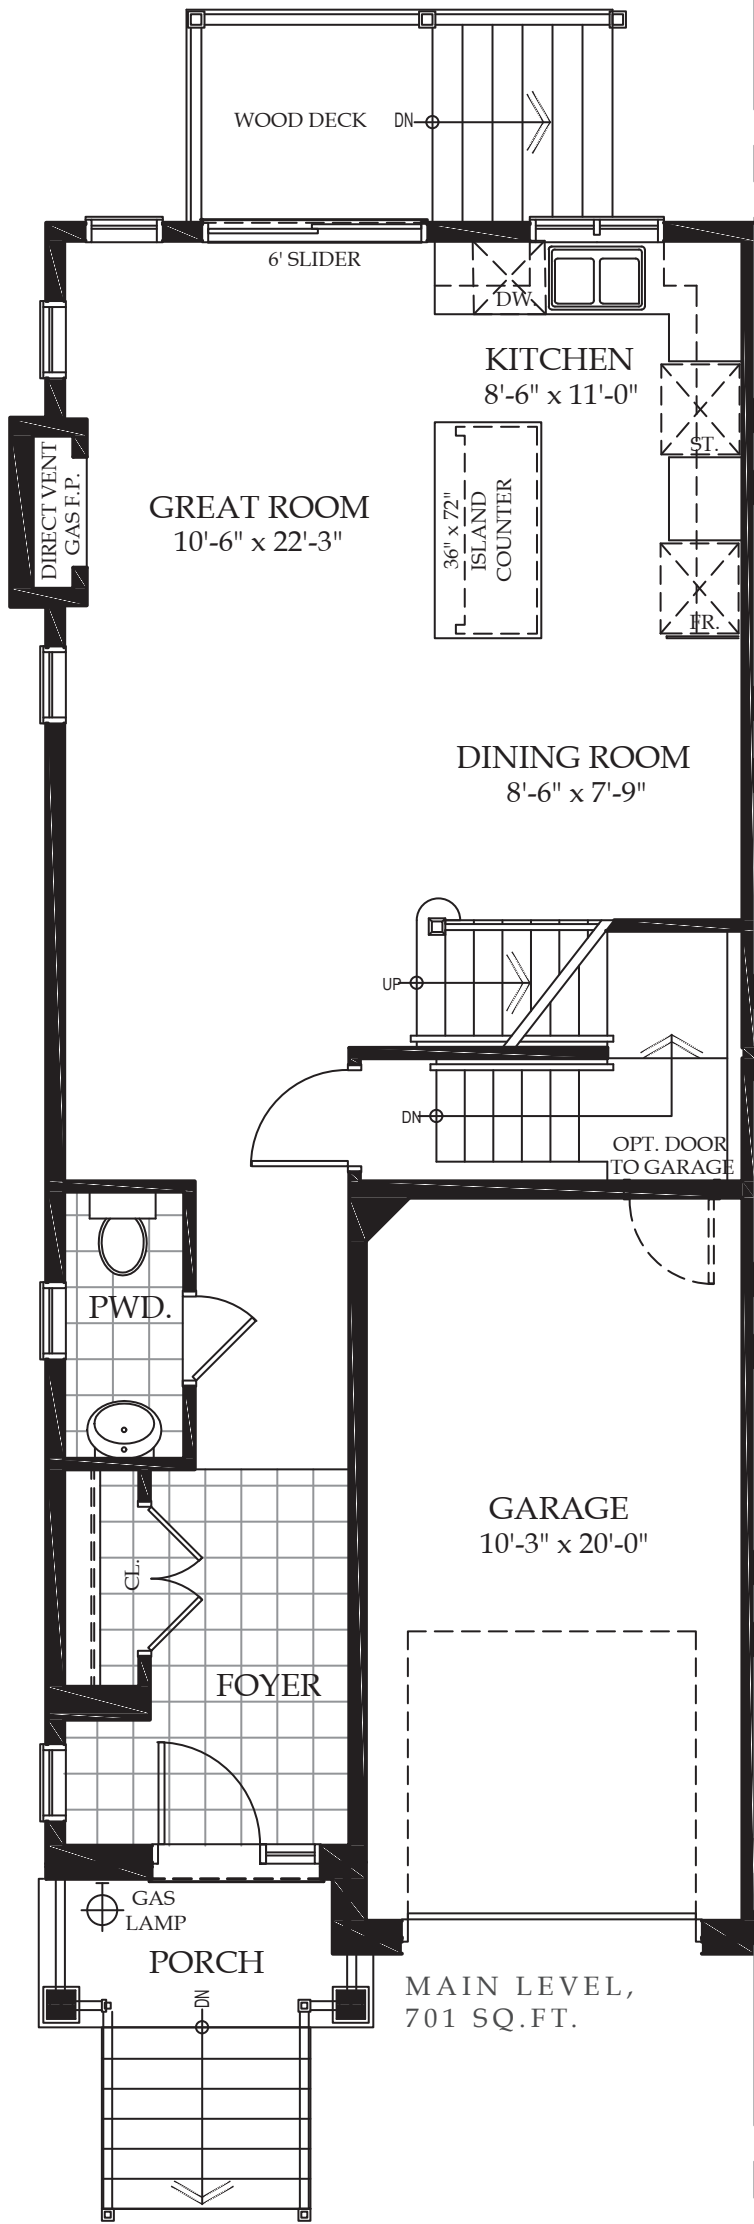

the CRAWFORD

Semi-Detached
3 Bedroom

3 BEDROOM UPPER LEVEL 920 SQ.FT.

LOWER LEVEL OPTIONAL FINISHED VESTIBULE AREA OF 54 SQ.FT.

LOWER LEVEL OPTIONAL FINISHED AREA OF 438 SQ.FT.

WINDFALL
BLUE MOUNTAIN