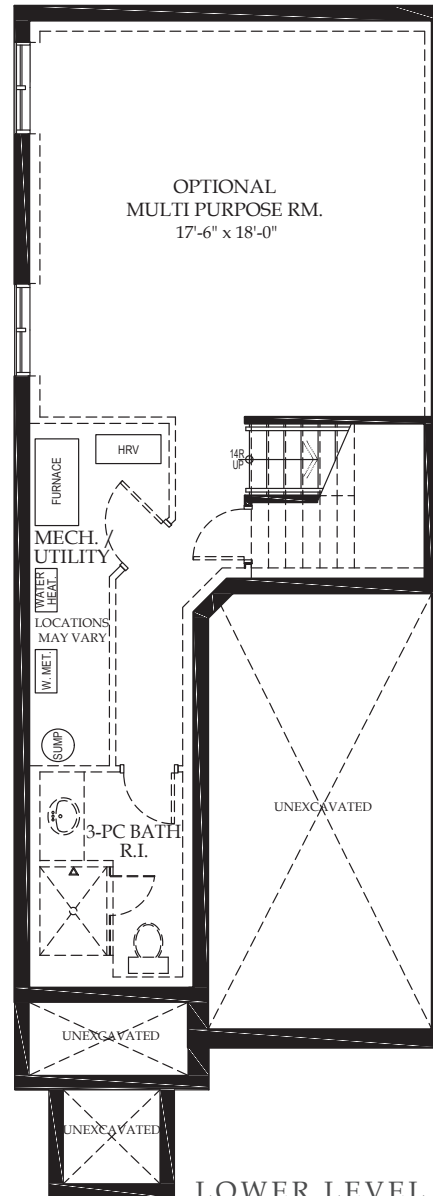

the CRAWFORD

Semi-Detached
3 Bedroom

3 BEDROOM UPPER LEVEL 920 SQ.FT.

LOWER LEVEL OPTIONAL FINISHED VESTIBULE AREA OF 54 SQ.FT.

LOWER LEVEL OPTIONAL FINISHED AREA OF 438 SQ.FT.

WINDFALL
BLUE MOUNTAIN