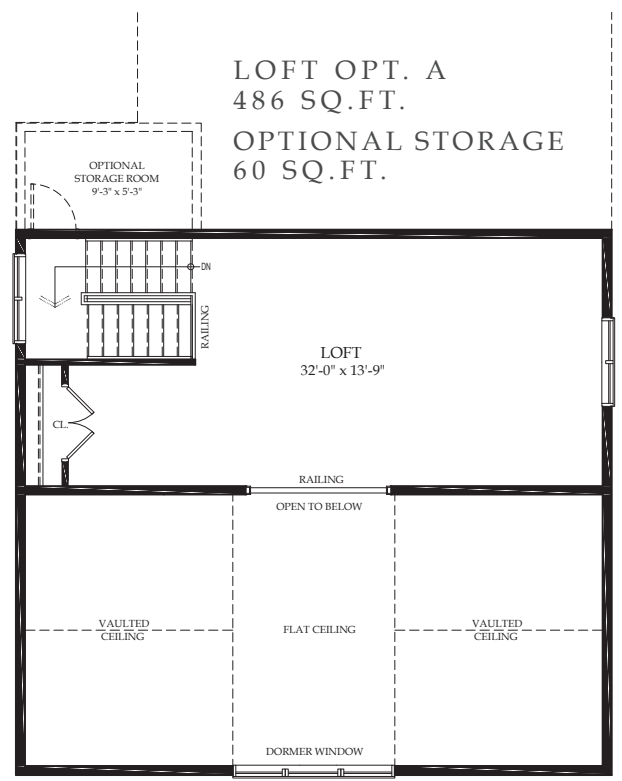

BUNGALOW WITH LOFT

Bungalow
2 Bedroom

Bungalow with Loft
2 or 3 Bedroom

BUNGALOW

MAIN LEVEL,
1,445 SQ.FT.

INCLUDES A DETACHED
GARAGE 13'W X 19'D

MAIN FLOOR CEILING
W/LOFT OPTION

LOWER LEVEL
OPTIONAL FINISHED
AREA OF 895 SQ.FT.