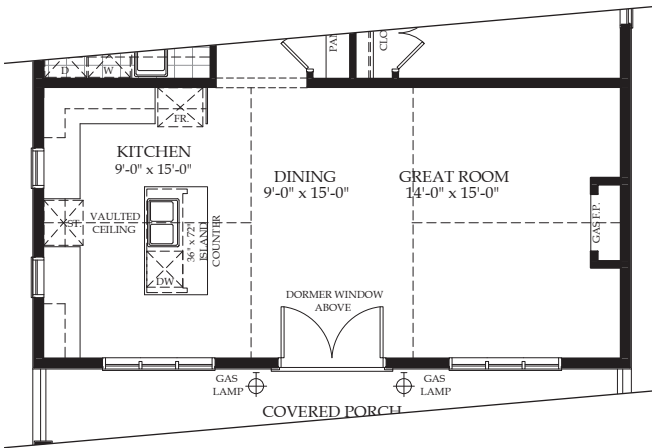

BUNGALOW WITH LOFT

Bungalow
2 Bedroom

Bungalow with Loft
2 or 3 Bedroom

BUNGALOW

MAIN LEVEL,
1,445 SQ.FT.

INCLUDES A DETACHED
GARAGE 13'W X 19'D

MAIN FLOOR CEILING
W/LOFT OPTION

LOWER LEVEL
OPTIONAL FINISHED
AREA OF 895 SQ.FT.