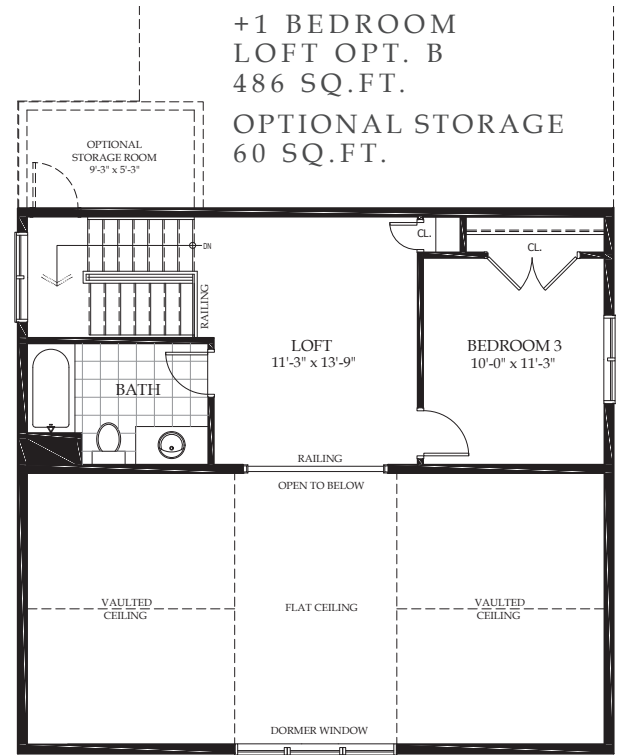

BUNGALOW WITH LOFT

Bungalow
2 Bedroom

Bungalow with Loft
2 or 3 Bedroom

BUNGALOW

MAIN LEVEL,
1,445 SQ.FT.

INCLUDES A DETACHED
GARAGE 13'W X 19'D

MAIN FLOOR CEILING
W/LOFT OPTION

LOWER LEVEL
OPTIONAL FINISHED
AREA OF 895 SQ.FT.