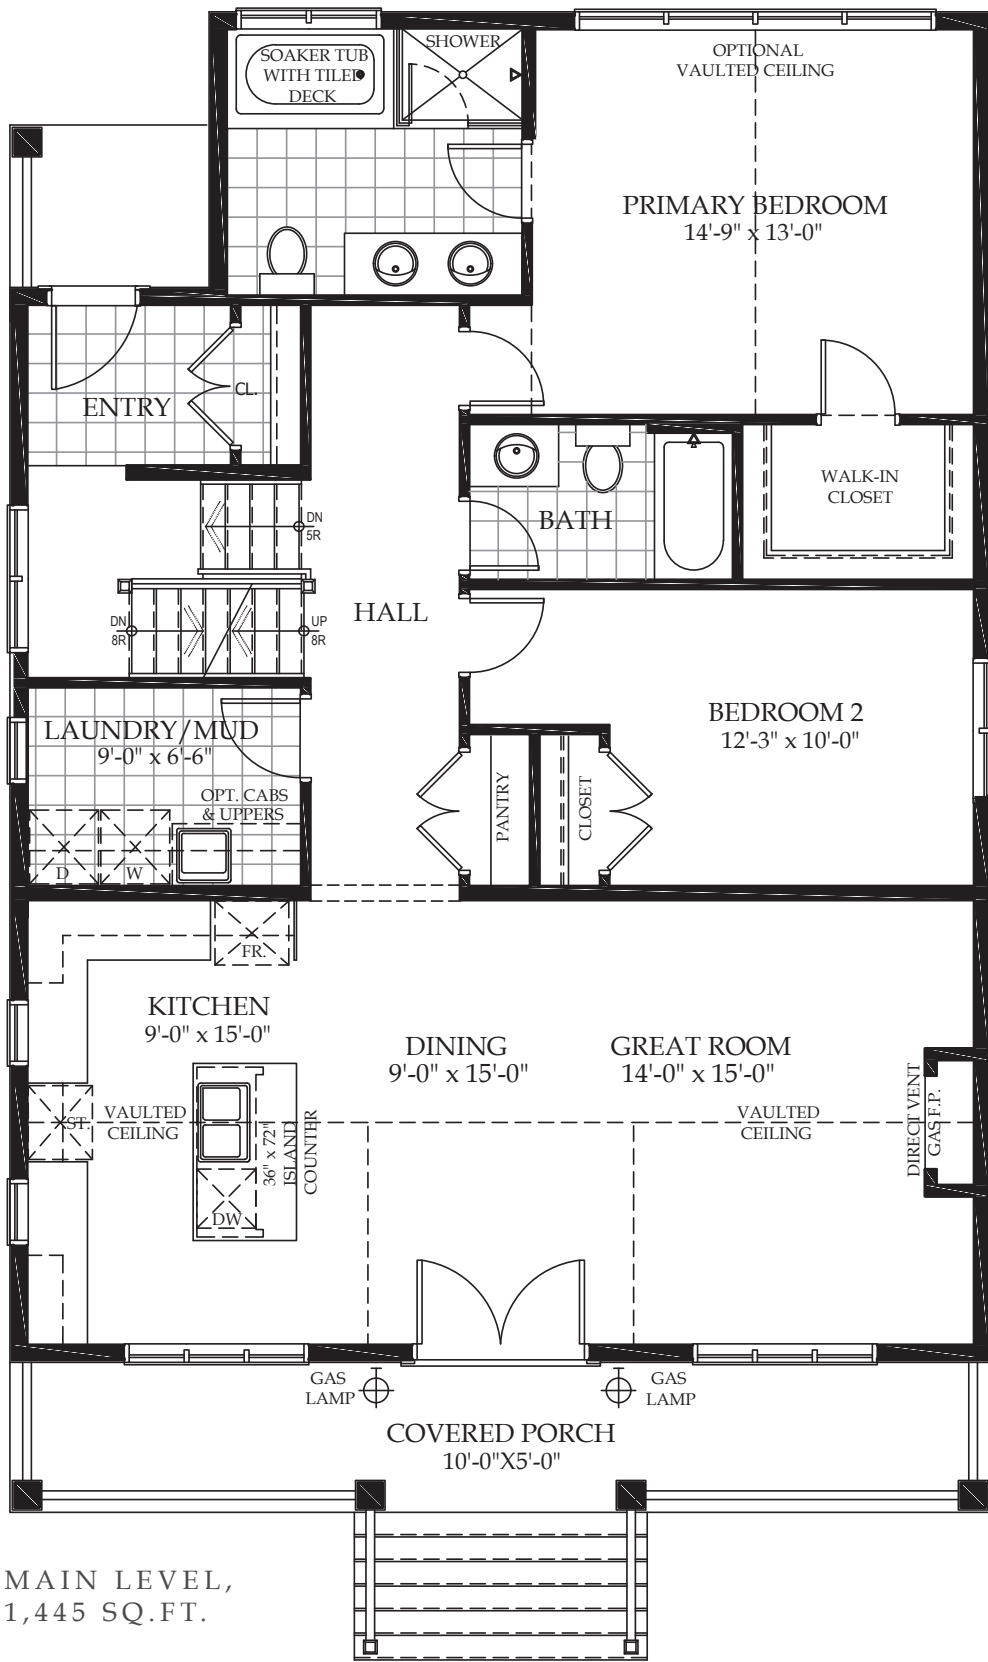

BUNGALOW WITH LOFT

Bungalow
2 Bedroom

Bungalow with Loft
2 or 3 Bedroom

BUNGALOW

MAIN LEVEL,
1,445 SQ.FT.

INCLUDES A DETACHED
GARAGE 13'W X 19'D

MAIN FLOOR CEILING
W/LOFT OPTION

LOWER LEVEL
OPTIONAL FINISHED
AREA OF 895 SQ.FT.

WINDFALL
BLUE MOUNTAIN