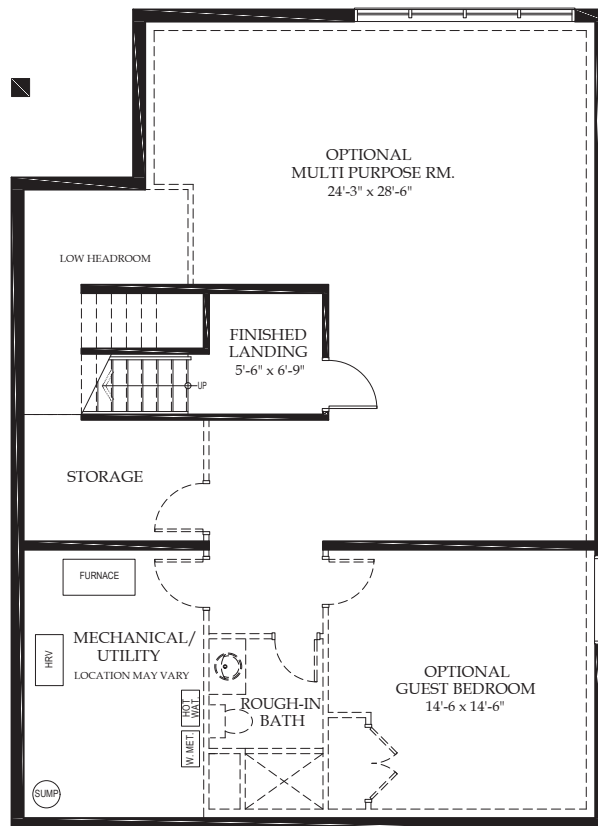

BUNGALOW WITH LOFT

Bungalow
2 Bedroom

Bungalow with Loft
2 or 3 Bedroom

BUNGALOW

MAIN LEVEL,
1,445 SQ.FT.

INCLUDES A DETACHED
GARAGE 13'W X 19'D

MAIN FLOOR CEILING
W/LOFT OPTION

LOWER LEVEL
OPTIONAL FINISHED
AREA OF 895 SQ.FT.