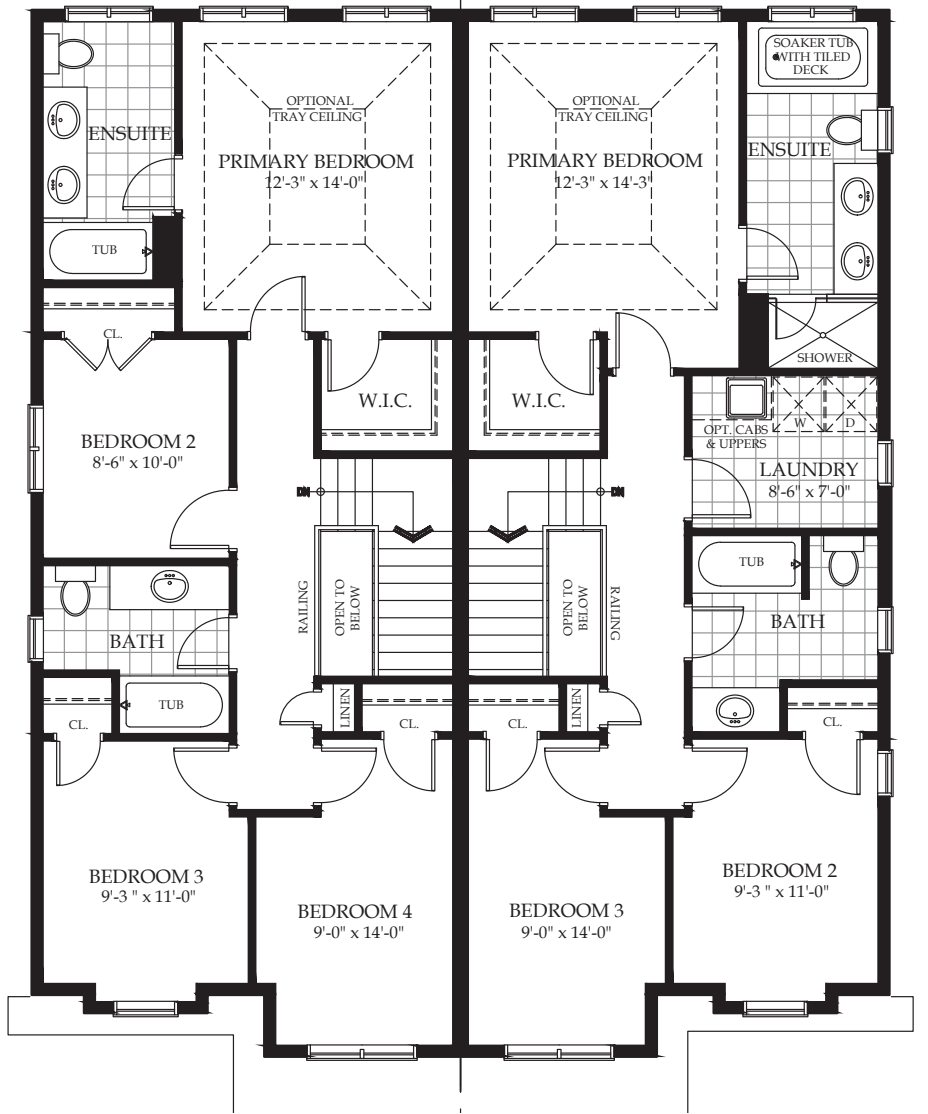

Semi-Detached
3 or 4 Bedroom

LOWER LEVEL
OPTIONAL
FINISHED
VESTIBULE
AREA OF
62 SQ.FT.

4 BEDROOM
UPPER LEVEL
903 SQ.FT.

3 BEDROOM
UPPER LEVEL
903 SQ.FT.

LOWER LEVEL
4-BEDROOM
OPTIONAL
FINISHED
AREA OF
461 SQ.FT.

LOWER LEVEL
3-BEDROOM
OPTIONAL
FINISHED
AREA OF
461 SQ.FT.

WINDFALL
BLUE MOUNTAIN