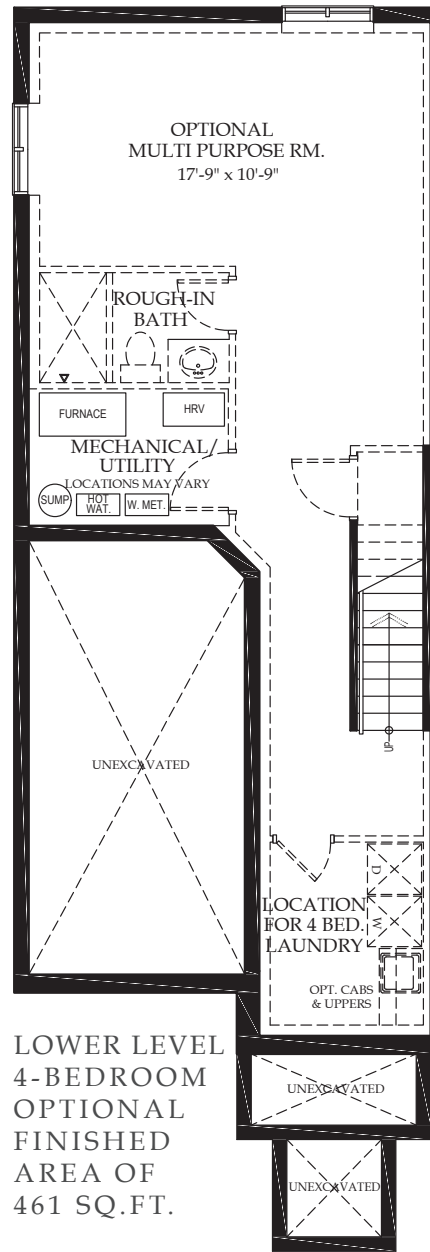

Semi-Detached
3 or 4 Bedroom

LOWER LEVEL
OPTIONAL
FINISHED
VESTIBULE
AREA OF
62 SQ.FT.

4 BEDROOM
UPPER LEVEL
903 SQ.FT.

3 BEDROOM
UPPER LEVEL
903 SQ.FT.

LOWER LEVEL
4-BEDROOM
OPTIONAL
FINISHED
AREA OF
461 SQ.FT.

LOWER LEVEL
3-BEDROOM
OPTIONAL
FINISHED
AREA OF
461 SQ.FT.

WINDFALL
BLUE MOUNTAIN