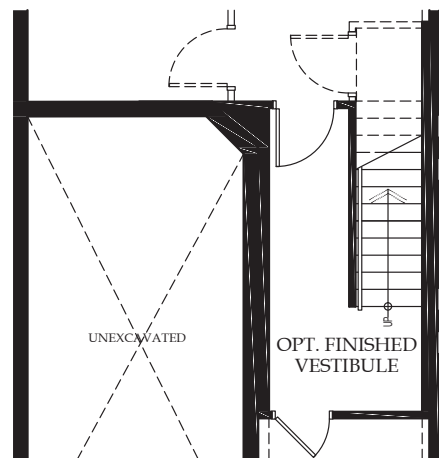

Semi-Detached
3 or 4 Bedroom

LOWER LEVEL
OPTIONAL
FINISHED
VESTIBULE
AREA OF
62 SQ.FT.

4 BEDROOM
UPPER LEVEL
903 SQ.FT.

3 BEDROOM
UPPER LEVEL
903 SQ.FT.

LOWER LEVEL
4-BEDROOM
OPTIONAL
FINISHED
AREA OF
461 SQ.FT.

LOWER LEVEL
3-BEDROOM
OPTIONAL
FINISHED
AREA OF
461 SQ.FT.

WINDFALL
BLUE MOUNTAIN