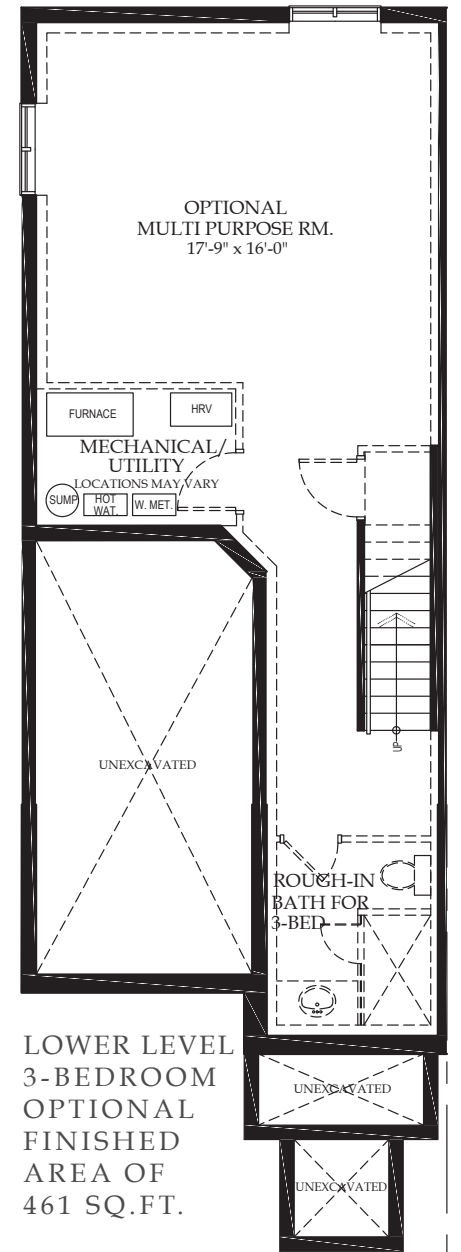

Semi-Detached
3 or 4 Bedroom

LOWER LEVEL
OPTIONAL
FINISHED
VESTIBULE
AREA OF
62 SQ.FT.

4 BEDROOM
UPPER LEVEL
903 SQ.FT.

3 BEDROOM
UPPER LEVEL
903 SQ.FT.

LOWER LEVEL
4-BEDROOM
OPTIONAL
FINISHED
AREA OF
461 SQ.FT.

LOWER LEVEL
3-BEDROOM
OPTIONAL
FINISHED
AREA OF
461 SQ.FT.

WINDFALL
BLUE MOUNTAIN