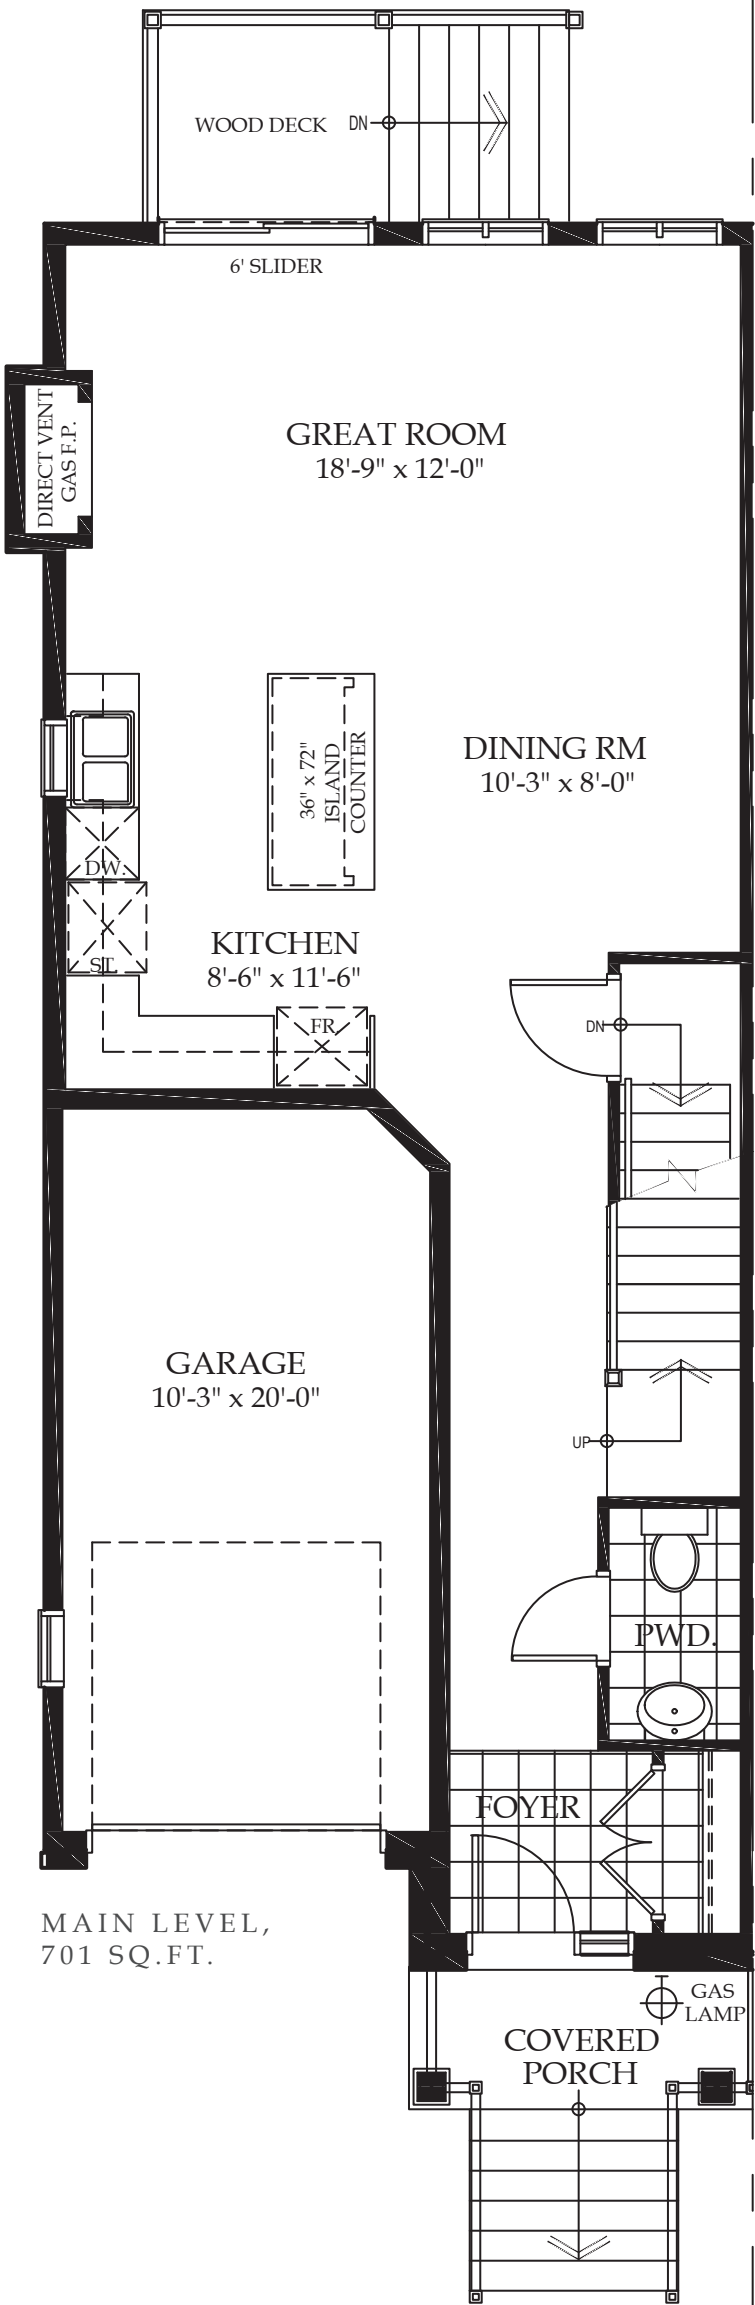

Semi-Detached
3 or 4 Bedroom

LOWER LEVEL
OPTIONAL
FINISHED
VESTIBULE
AREA OF
62 SQ.FT.

4 BEDROOM
UPPER LEVEL
903 SQ.FT.

3 BEDROOM
UPPER LEVEL
903 SQ.FT.

LOWER LEVEL
4-BEDROOM
OPTIONAL
FINISHED
AREA OF
461 SQ.FT.

LOWER LEVEL
3-BEDROOM
OPTIONAL
FINISHED
AREA OF
461 SQ.FT.

WINDFALL
BLUE MOUNTAIN