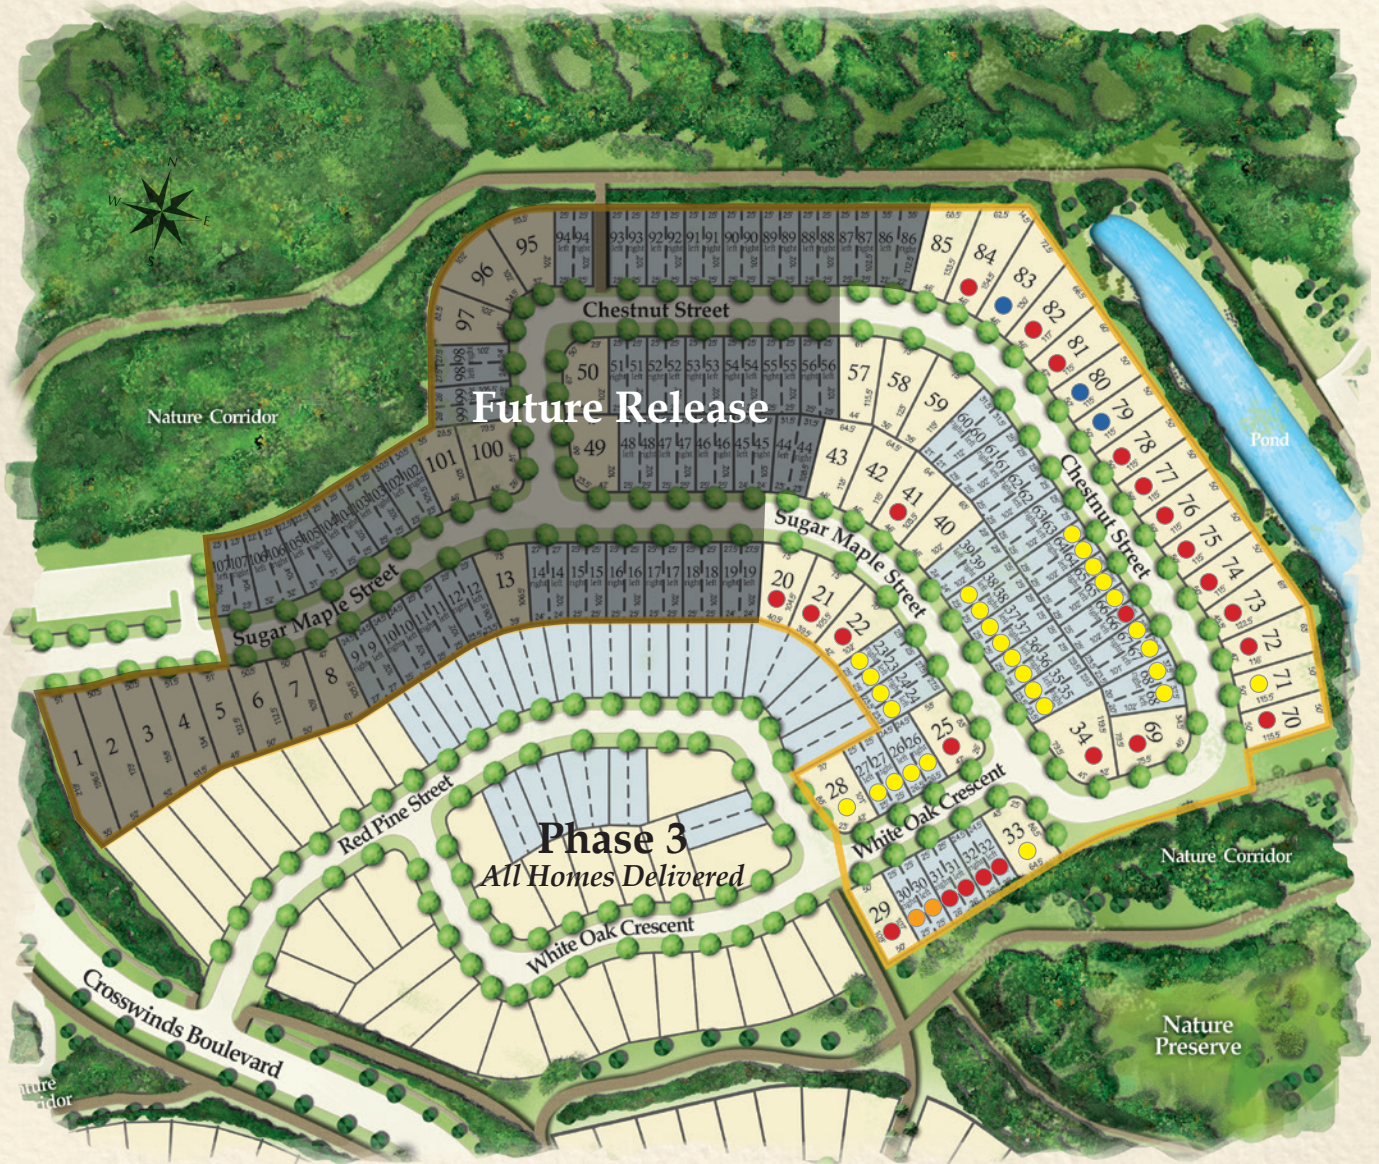

WINDFALL
BLUE MOUNTAIN

Phase 6 Site Plan

1st Release

Legend

- Singles
- Semis

Lot Action

- Firm Sales
- Pending
- Early Closings
- Builder Collection Move-in Ready

Landscaping is artist's concept and actual plantings may vary. Size, shape, and location of lots are displayed for concept purposes and are not an actual survey of the land. Lot numbering is for marketing reference and is not based on future municipal addressing. Dimensions and specifications, are approximate and subject to change without notice. E.&O.E. November 2022

WINDFALL
BLUE MOUNTAIN

Phase 6 Lot Premiums

Lot #	Lot Type	Lot Premium
20	Standard	SOLD
21	Standard	SOLD
22	Standard	SOLD
23 left	Standard	Crawford 'A'
23 right	Standard	Crawford 'A'
24 left	Standard	Mowat 'A'
24 right	Standard	Mowat 'A'
25	Standard	SOLD
26 left	Standard	Bedford 'A'
26 right	Standard	Bedford 'A'
27 left	Standard	Crawford 'A'
27 right	Standard	Crawford 'A'
28	Standard	McLaren 'B'
29	Standard	SOLD
30 left	Lookout	Bedford 'A'
30 right	Lookout	Bedford 'A'
31 left	Walkout	SOLD
31 right	Walkout	SOLD
32 left	Walkout	SOLD
32 right	Walkout	SOLD
33	Lookout	McLaren 'B'
34	Standard	SOLD
35 left	Standard	Crawford 'B'
35 right	Standard	Crawford 'B'
36 left	Standard	Bedford 'B'
36 right	Standard	Bedford 'B'
37 left	Standard	Matheson 'A'
37 right	Standard	Matheson 'A'
38 left	Standard	Bedford 'A'
38 right	Standard	Bedford 'A'
39 left	Standard	-
39 right	Standard	-
40	Standard	-
41	Standard	SOLD
42	Standard	-
43	Standard	-
57	Standard	-